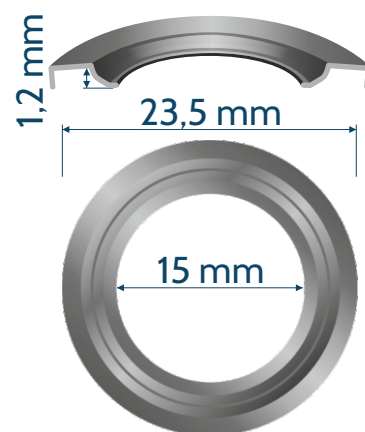

NIKIEL
NIKIEL LOOKS

ZŁOTO
ORO LOOKS

CZARNY
C.F. LOOKS

VE 50 1/4 TB

VE 60 TB

VE 70 TB