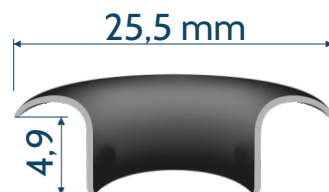

NIKIEL
NIKIEL LOOKS

ZŁOTO
ORO LOOKS

CZARNY
C.F. LOOKS

VE 50 1/4 TB

VE 60 TB

VE 70 TB