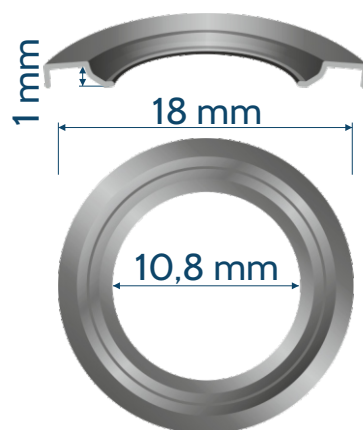

NIKIEL
NIKIEL LOOKS

ZŁOTO
ORO LOOKS

CZARNY
C.F. LOOKS

VE 50 1/4 TB

VE 60 TB

VE 70 TB